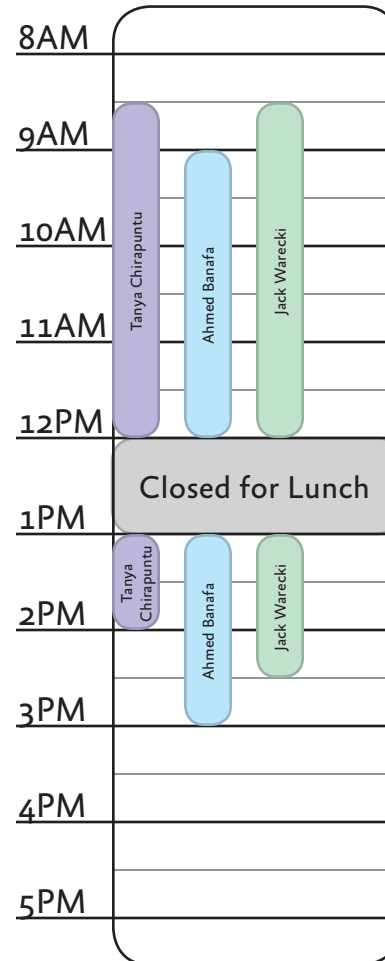

Advisor Hours for Fall 2017

engineering.sjsu.edu/essc
success-engineering@sjsu.edu
(408) 924 - 3990
Engineering Building Room 344
M-F 8:30a - 4:30p (Closed 12 - 1p)

Sarah Johnson
Director
By Request Only

Ahmed Banafa
Advisor
M 13-16:30 W 13-15:00
T 15-16:30 R 9-15:00

Smita Duorah
Advisor
M 8:30-15:30
W 8:30-12:00
F 11:00-15:30

Jack Warecki
Advisor
T 8:30-10:00 R 8:30-14:30
F 8:30-16:30

Tanya Chirapuntu
Advisor
TWR 8:30-14:00

Long Phan
Liaison Advisor, AARS
TW 8:30-12:00

Raiida Thompson
Liaison Advisor, Career
T 13-15:00

Monday

Tuesday

Wednesday

Thursday

Friday