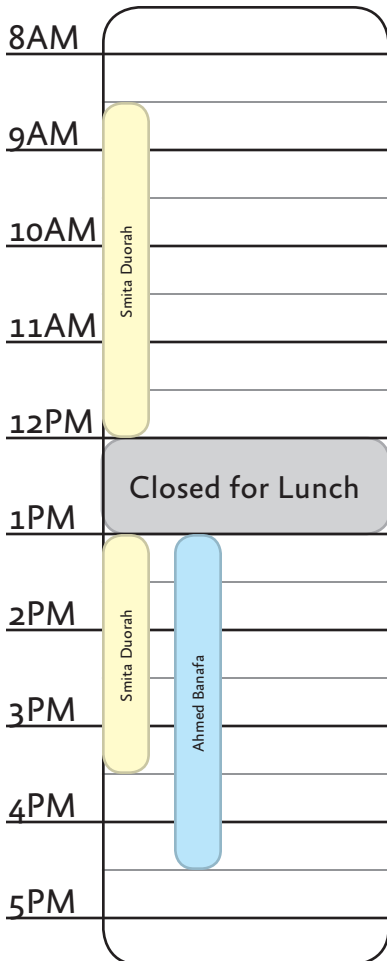

Ahmed Banafa
Advisor
M 13-16:30 W 13-15:00
T 15-16:30 R 9-15:00

Smita Duorah
Advisor
M 8:30-15:30
W 8:30-12:00
F 11:00-15:30

Jack Warecki
Advisor
T 8:30-10:00 R 8:30-14:30
F 8:30-16:30

Tanya Chirapuntu
Advisor
TWR 8:30-14:00

Long Phan
Liaison Advisor, AARS
TW 8:30-12:00

Raiida Thompson
Liaison Advisor, Career
T 13-15:00

Monday

Tuesday

Wednesday

Thursday

Friday