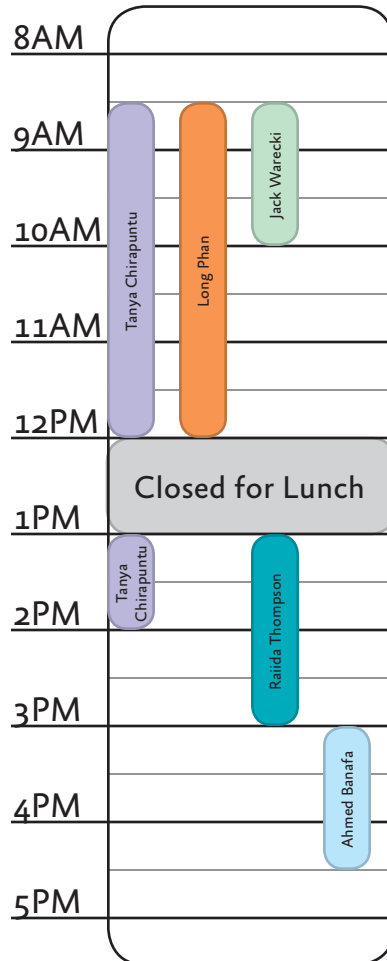

Ahmed Banafa
Advisor
M 13-16:30 W 13-15:00
T 15-16:30 R 9-15:00

Smita Duorah
Advisor
M 8:30-15:30
W 8:30-12:00
F 11:00-15:30

Jack Warecki
Advisor
T 8:30-10:00 R 8:30-14:30
F 8:30-16:30

Tanya Chirapuntu
Advisor
TWR 8:30-14:00

Long Phan
Liaison Advisor, AARS
TW 8:30-12:00

Raiida Thompson
Liaison Advisor, Career
T 13-15:00

Monday

Tuesday

Wednesday

Thursday

Friday