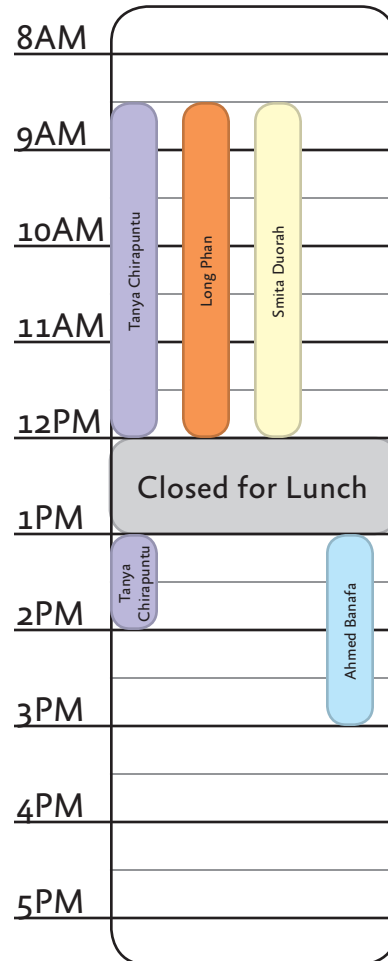

Advisor Hours for Fall 2017

engineering.sjsu.edu/essc
success-engineering@sjsu.edu
(408) 924 - 3990
Engineering Building Room 344
M-F 8:30a - 4:30p (Closed 12 - 1p)

Sarah Johnson
Director
By Request Only

Ahmed Banafa
Advisor
M 13-16:30 W 13-15:00
T 15-16:30 R 9-15:00

Smita Duorah
Advisor
M 8:30-15:30
W 8:30-12:00
F 11:00-15:30

Jack Warecki
Advisor
T 8:30-10:00 R 8:30-14:30
F 8:30-16:30

Tanya Chirapuntu
Advisor
TWR 8:30-14:00

Long Phan
Liaison Advisor, AARS
TW 8:30-12:00

Raiida Thompson
Liaison Advisor, Career
T 13-15:00

Monday

Tuesday

Wednesday

Thursday

Friday