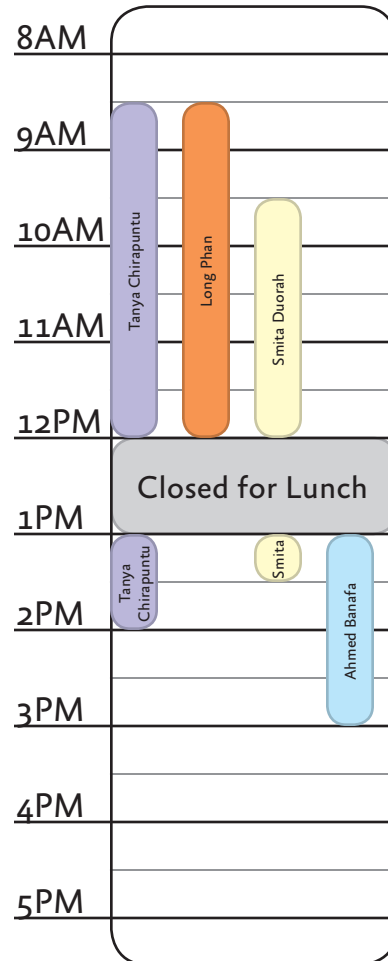

Advisor Hours for Fall 2017

engineering.sjsu.edu/essc
success-engineering@sjsu.edu
(408) 924 - 3990
Engineering Building Room 344
M-F 8:30a - 4:30p (Closed 12 - 1p)

Sarah Johnson
Director
By Request Only

Ahmed Banafa
Advisor
M 13-16:30 W 13-15:00
T 15-16:30 R 9-15:00

Smita Duorah
Advisor
M 8:30-14:30
W 9:30-13:30
F 8:30-10:00 & 13:00-15:30

Jack Warecki
Advisor
T 8:30-10:00 R 8:30-14:30
F 8:30-16:30

Tanya Chirapuntu
Advisor
TWR 8:30-14:00

Long Phan
Liaison Advisor, AARS
TW 8:30-12:00

Raiida Thompson
Liaison Advisor, Career
T 13-15:00

Monday

Tuesday

Wednesday

Thursday

Friday