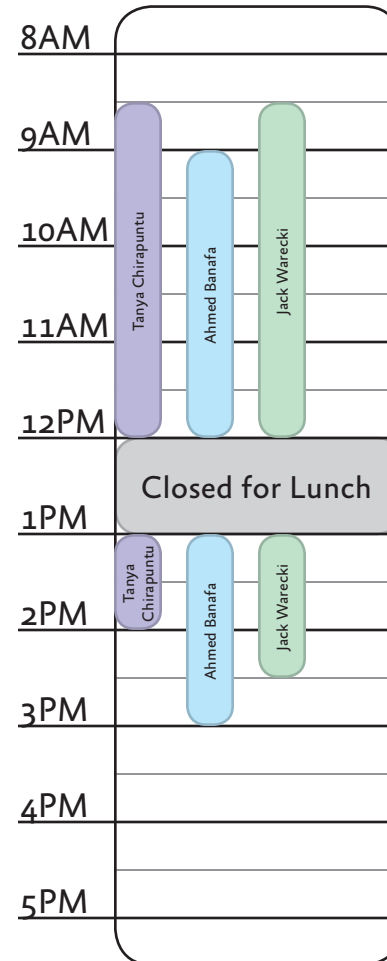

Advisor Hours for Fall 2017

engineering.sjsu.edu/essc
success-engineering@sjsu.edu
(408) 924 - 3990
Engineering Building Room 344
M-F 8:30a - 4:30p (Closed 12 - 1p)

Sarah Johnson
Director
By Request Only

Ahmed Banafa
Advisor
M 13-16:30 W 13-15:00
T 15-16:30 R 9-15:00

Smita Duorah
Advisor
M 8:30-14:30
W 9:30-13:30
F 8:30-10:00 & 13:00-15:30

Jack Warecki
Advisor
T 8:30-10:00 R 8:30-14:30
F 8:30-16:30

Tanya Chirapuntu
Advisor
TWR 8:30-14:00

Long Phan
Liaison Advisor, AARS
TW 8:30-12:00

Raiida Thompson
Liaison Advisor, Career
T 13-15:00

Monday

Tuesday

Wednesday

Thursday

Friday