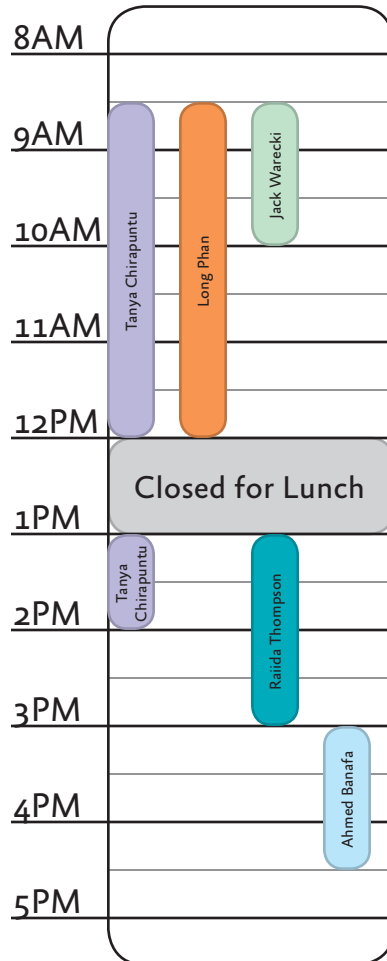

Ahmed Banafa
Advisor
M 13-16:30 W 13-15:00
T 15-16:30 R 9-15:00

Smita Duorah
Advisor
M 8:30-14:30
W 9:30-13:30
F 8:30-10:00 & 13:00-15:30

Jack Warecki
Advisor
T 8:30-10:00 R 8:30-14:30
F 8:30-16:30

Tanya Chirapuntu
Advisor
TWR 8:30-14:00

Long Phan
Liaison Advisor, AARS
TW 8:30-12:00

Raiida Thompson
Liaison Advisor, Career
T 13-15:00

Monday

Tuesday

Wednesday

Thursday

Friday