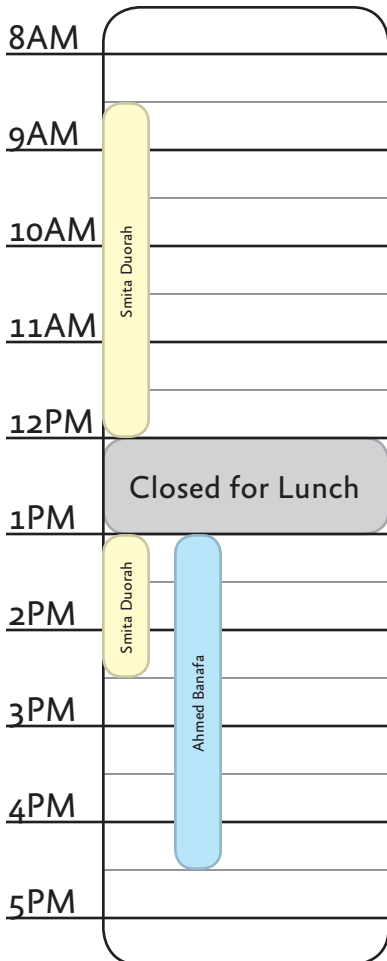

Advisor Hours for Fall 2017

engineering.sjsu.edu/essc
success-engineering@sjsu.edu
(408) 924 - 3990
Engineering Building Room 344
M-F 8:30a - 4:30p (Closed 12 - 1p)

Sarah Johnson
Director
By Request Only

Ahmed Banafa
Advisor
M 13-16:30 W 13-15:00
T 15-16:30 R 9-15:00

Smita Duorah
Advisor
M 8:30-14:30
W 9:30-13:30
F 8:30-10:00 & 13:00-15:30

Jack Warecki
Advisor
T 8:30-10:00 R 8:30-14:30
F 8:30-16:30

Tanya Chirapuntu
Advisor
TWR 8:30-14:00

Long Phan
Liaison Advisor, AARS
TW 8:30-12:00

Raiida Thompson
Liaison Advisor, Career
T 13-15:00

Monday

Tuesday

Wednesday

Thursday

Friday