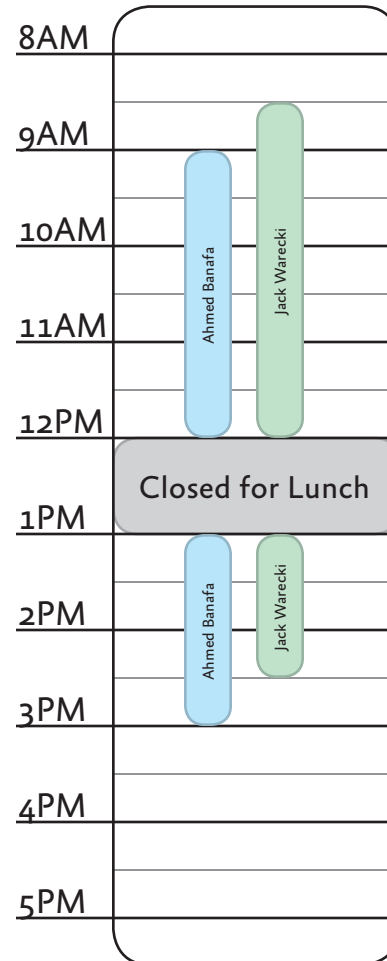

**Advisor Hours for Fall 2017**

engineering.sjsu.edu/essc  
success-engineering@sjsu.edu  
(408) 924 - 3990  
Engineering Building Room 344  
M-F 8:30a - 4:30p (Closed 12 - 1p)

**Sarah Johnson**  
Director  
By Request Only

**Ahmed Banafa**  
Advisor  
M 13-16:30 W 13-15:00  
T 15-16:30 R 9-15:00

**Smita Duorah**  
Advisor  
M 8:30-14:30  
W 9:30-13:30  
F 8:30-10:00 & 13:00-15:30

**Jack Warecki**  
Advisor  
T 8:30-10:00 R 8:30-14:30  
F 8:30-16:30

**Long Phan**  
Liaison Advisor, AARS  
TW 8:30-12:00

**Raiida Thompson**  
Liaison Advisor, Career  
T 13-15:00

**Monday**

**Tuesday**

**Wednesday**

**Thursday**

**Friday**