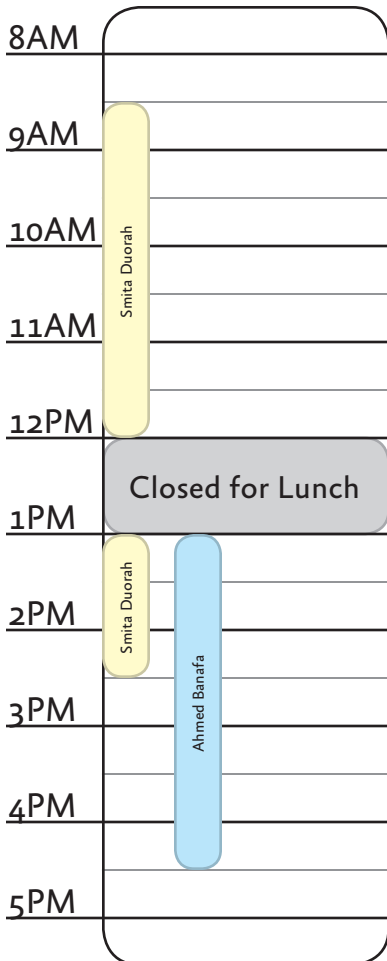

**Ahmed Banafa**  
Advisor  
M 13-16:30 W 13-15:00  
T 15-16:30 R 9-15:00

**Smita Duorah**  
Advisor  
M 8:30-14:30  
W 9:30-13:30  
F 8:30-10:00 & 13:00-15:30

**Jack Warecki**  
Advisor  
T 8:30-10:00 R 8:30-14:30  
F 8:30-16:30

**Long Phan**  
Liaison Advisor, AARS  
TW 8:30-12:00

**Raiida Thompson**  
Liaison Advisor, Career  
T 13-15:00

**Monday**

**Tuesday**

**Wednesday**

**Thursday**

**Friday**