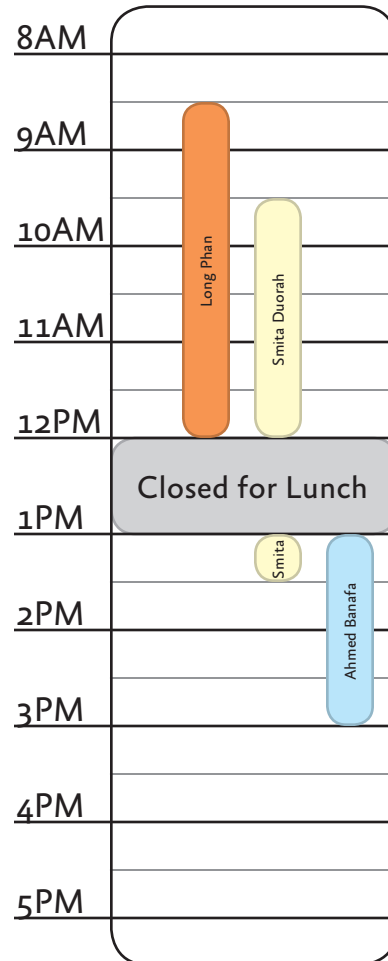

**Ahmed Banafa**  
Advisor  
M 13-16:30 W 13-15:00  
T 15-16:30 R 9-15:00

**Smita Duorah**  
Advisor  
M 8:30-14:30  
W 9:30-13:30  
F 8:30-10:00 & 13:00-15:30

**Jack Warecki**  
Advisor  
T 8:30-10:00 R 8:30-14:30  
F 8:30-16:30

**Long Phan**  
Liaison Advisor, AARS  
TW 8:30-12:00

**Raiida Thompson**  
Liaison Advisor, Career  
T 13-15:00

**Monday**

**Tuesday**

**Wednesday**

**Thursday**

**Friday**