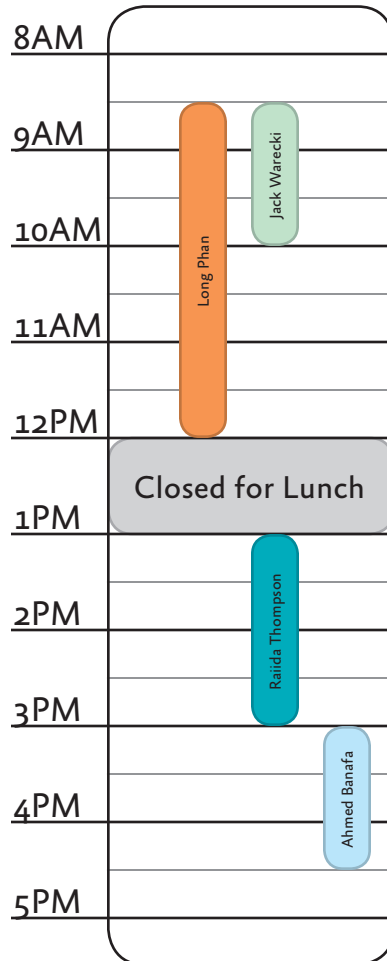

**Ahmed Banafa**  
Advisor  
M 13-16:30 W 13-15:00  
T 15-16:30 R 9-15:00

**Smita Duorah**  
Advisor  
M 8:30-14:30  
W 9:30-13:30  
F 8:30-10:00 & 13:00-15:30

**Jack Warecki**  
Advisor  
T 8:30-10:00 R 8:30-14:30  
F 8:30-16:30

**Long Phan**  
Liaison Advisor, AARS  
TW 8:30-12:00

**Raiida Thompson**  
Liaison Advisor, Career  
T 13-15:00

**Monday**

**Tuesday**

**Wednesday**

**Thursday**

**Friday**