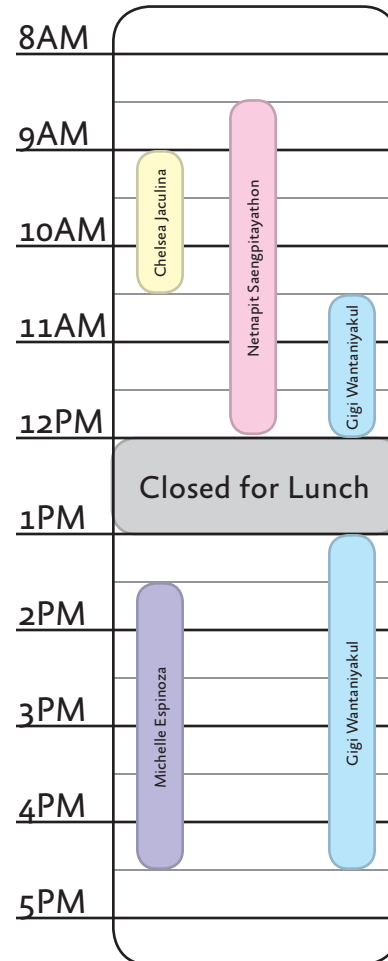

Advisor Hours for Fall 2017

engineering.sjsu.edu/essc
success-engineering@sjsu.edu
 (408) 924 - 3990
 Engineering Building Room 344
 M-F 8:30a - 4:30p (Closed 12 - 1p)

Michelle Espinoza
Peer Advisor

M 8:30-10:30 & 13:00-16:30
 T 10:30-14:30
 W 13:30-16:30
 R 10:30-14:30
 F 8:30-9:30

Miguel Ibarra
Peer Advisor

M 8:30-12:00 & 15:00-16:30
 T 10:30-12:00
 R 10:30-12:00
 F 8:30-9:30 & 13:00-14:30

Gigi Wantaniyakul
Peer Advisor

M 10:30-12:00
 T 13:00-16:30
 W 10:30-16:30
 R 13:00-16:30
 F 13:30-16:30

Chelsea Jaculina
Peer Advisor

W 9:00-10:30
 F 9:30-12:00

Netnapit Saengpitayathorn
Peer Advisor

TWF 8:30-12:00
 R 13:00-15:00

Monday

Tuesday

Wednesday

Thursday

Friday