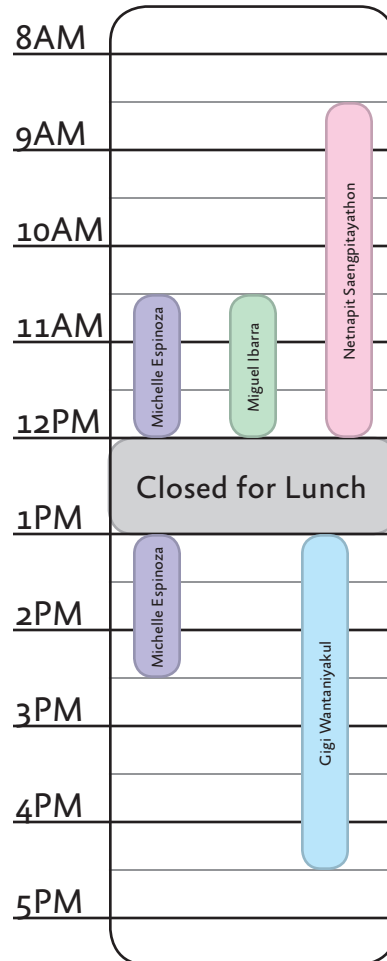

Advisor Hours for Fall 2017

engineering.sjsu.edu/essc
success-engineering@sjsu.edu
 (408) 924 - 3990
 Engineering Building Room 344
 M-F 8:30a - 4:30p (Closed 12 - 1p)

Michelle Espinoza
Peer Advisor

M 8:30-10:30 & 13:00-16:30
 T 10:30-14:30
 W 13:30-16:30
 R 10:30-14:30
 F 8:30-9:30

Miguel Ibarra
Peer Advisor

M 8:30-12:00 & 15:00-16:30
 T 10:30-12:00
 R 10:30-12:00
 F 8:30-9:30 & 13:00-14:30

Gigi Wantaniyakul
Peer Advisor

M 10:30-12:00
 T 13:00-16:30
 W 10:30-16:30
 R 13:00-16:30
 F 13:30-16:30

Chelsea Jaculina
Peer Advisor

W 9:00-10:30
 F 9:30-12:00

Netnapit Saengpitayathorn
Peer Advisor

TWF 8:30-12:00
 R 13:00-15:00

Monday

Tuesday

Wednesday

Thursday

Friday