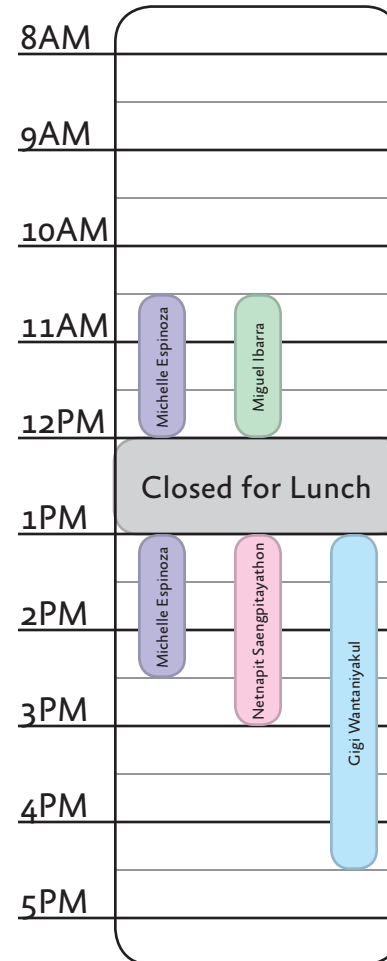

Advisor Hours for Fall 2017

engineering.sjsu.edu/essc
success-engineering@sjsu.edu
 (408) 924 - 3990
 Engineering Building Room 344
 M-F 8:30a - 4:30p (Closed 12 - 1p)

Michelle Espinoza
Peer Advisor

M 8:30-10:30 & 13:00-16:30
 T 10:30-14:30
 W 13:30-16:30
 R 10:30-14:30
 F 8:30-9:30

Miguel Ibarra
Peer Advisor

M 8:30-12:00 & 15:00-16:30
 T 10:30-12:00
 R 10:30-12:00
 F 8:30-9:30 & 13:00-14:30

Gigi Wantaniyakul
Peer Advisor

M 10:30-12:00
 T 13:00-16:30
 W 10:30-16:30
 R 13:00-16:30
 F 13:30-16:30

Chelsea Jaculina
Peer Advisor

W 9:00-10:30
 F 9:30-12:00

Netnapit Saengpitayathorn
Peer Advisor

TWF 8:30-12:00
 R 13:00-15:00

Monday

Tuesday

Wednesday

Thursday

Friday