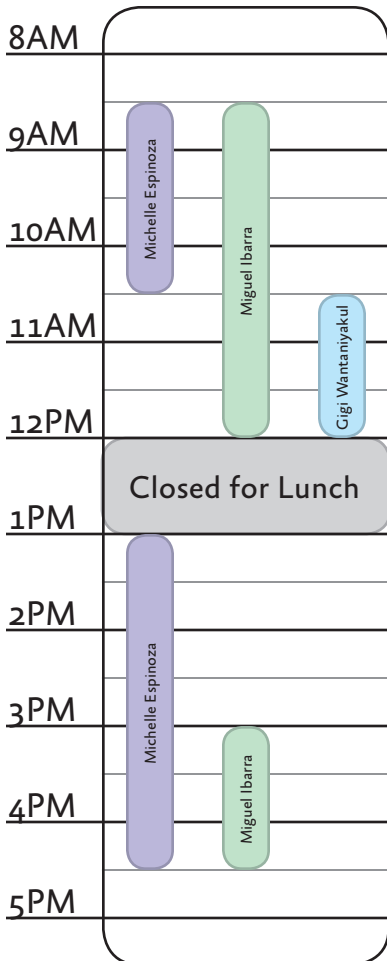

Advisor Hours for Fall 2017

engineering.sjsu.edu/essc
success-engineering@sjsu.edu
 (408) 924 - 3990
 Engineering Building Room 344
 M-F 8:30a - 4:30p (Closed 12 - 1p)

Michelle Espinoza
Peer Advisor

M 8:30-10:30 & 13:00-16:30
 T 10:30-14:30
 W 13:30-16:30
 R 10:30-14:30
 F 8:30-9:30

Miguel Ibarra
Peer Advisor

M 8:30-12:00 & 15:00-16:30
 T 10:30-12:00
 R 10:30-12:00
 F 8:30-9:30 & 13:00-14:30

Gigi Wantaniyakul
Peer Advisor

M 10:30-12:00
 T 13:00-16:30
 W 10:30-16:30
 R 13:00-16:30
 F 13:30-16:30

Chelsea Jaculina
Peer Advisor

W 9:00-10:30
 F 9:30-12:00

Netnapit Saengpitayathorn
Peer Advisor

TWF 8:30-12:00
 R 13:00-15:00

Monday

Tuesday

Wednesday

Thursday

Friday