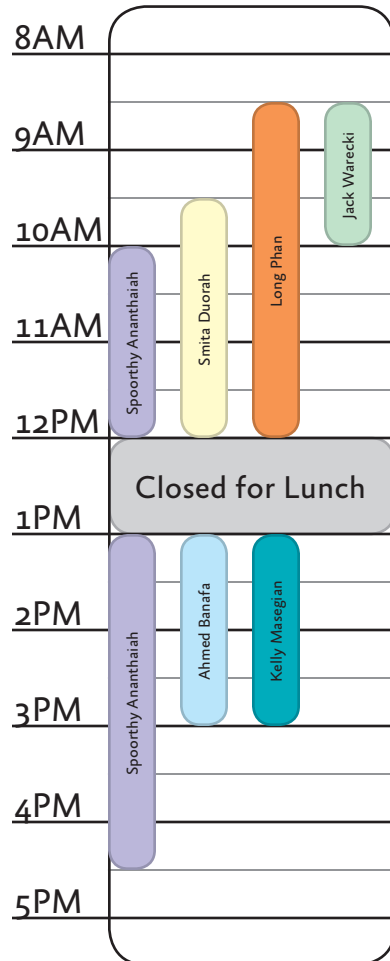

**Advisor Hours for Spring 2018**

[engineering.sjsu.edu/essc](http://engineering.sjsu.edu/essc)

[success-engineering@sjsu.edu](mailto:success-engineering@sjsu.edu)

(408) 924 - 3990

Engineering Building Room 344

M-F 8:30a - 4:30p (Closed 12 - 1p)

Drop-In: 11:00a - 12:00p & 1:00 - 2:00p

**Sarah Johnson**  
Director  
By Request Only

**Ahmed Banafa**  
Advisor  
MR 9-12:00  
T 9-12:00 & 13-15:00  
W 13-15:00

**Smita Duorah**  
Advisor  
M 8:30-12:00 & 13-14:30  
W 9:30-13:00  
F 8:30-12:00 & 13-14:00

**Jack Warecki**  
Advisor  
W 8:30-10:00  
R 8:30-12:00 & 13-14:30  
F 8:30-12:00 & 13-16:00

**Full-Time Advisors**  
Ana Gutierrez-Gamez  
Shelbie Taylor

**Spoorthy Ananthaiah**  
Advisor  
MW 10:00-12 & 13-16:30  
T 10:00-12 & 13-16:00

**Long Phan**  
Liaison Advisor, AARS  
Starting February 6th  
TW 8:30-12:00

**Kelly Masegian**  
Liaison Advisor, Career  
W 13-15:00

**Monday**

**Tuesday**

**Wednesday**

**Thursday**

**Friday**