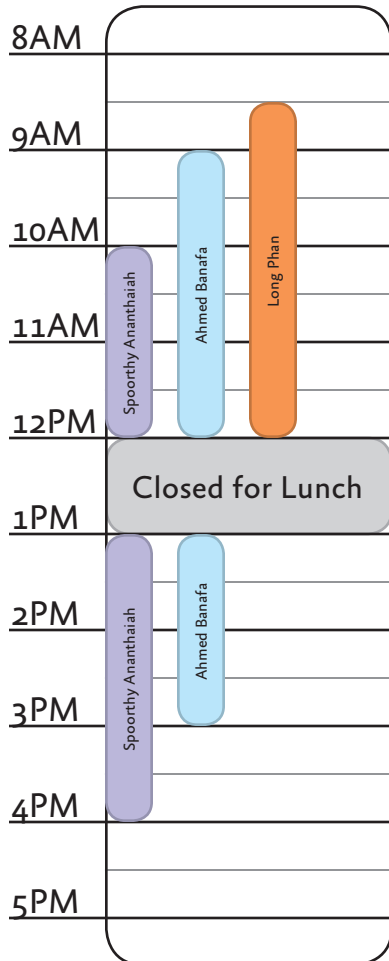

M-F 8:30a - 4:30p (Closed 12 - 1p)

Drop-In: 11:00a - 12:00p & 1:00 - 2:00p

**Sarah Johnson**  
Director  
By Request Only

**Ahmed Banafa**  
Advisor  
MR 9-12:00  
T 9-12:00 & 13-15:00  
W 13-15:00

**Smita Duorah**  
Advisor  
M 8:30-12:00 & 13-14:30  
W 9:30-13:00  
F 8:30-12:00 & 13-14:00

**Jack Warecki**  
Advisor  
W 8:30-10:00  
R 8:30-12:00 & 13-14:30  
F 8:30-12:00 & 13-16:00

**Full-Time Advisors**  
Ana Gutierrez-Gamez  
Shelbie Taylor

**Spoorthy Ananthaiah**  
Advisor  
MW 10:00-12 & 13-16:30  
T 10:00-12 & 13-16:00

**Long Phan**  
Liaison Advisor, AARS  
Starting February 6th  
TW 8:30-12:00

**Kelly Masegian**  
Liaison Advisor, Career  
W 13-15:00

**Monday**

**Tuesday**

**Wednesday**

**Thursday**

**Friday**