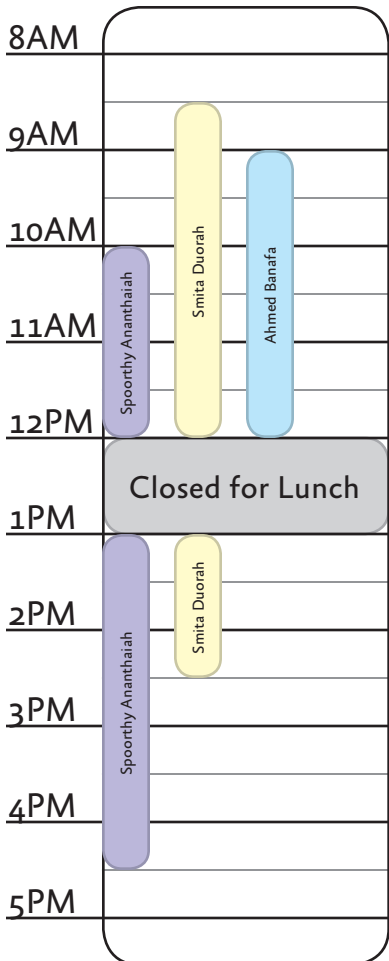

M-F 8:30a - 4:30p (Closed 12 - 1p)

Drop-In: 11:00a - 12:00p & 1:00 - 2:00p

**Sarah Johnson**  
Director  
By Request Only

**Ahmed Banafa**  
Advisor  
MR 9-12:00  
T 9-12:00 & 13-15:00  
W 13-15:00

**Smita Duorah**  
Advisor  
M 8:30-12:00 & 13-14:30  
W 9:30-13:00  
F 8:30-12:00 & 13-14:00

**Jack Warecki**  
Advisor  
W 8:30-10:00  
R 8:30-12:00 & 13-14:30  
F 8:30-12:00 & 13-16:00

**Full-Time Advisors**  
Ana Gutierrez-Gamez  
Shelbie Taylor

**Spoorthy Ananthaiah**  
Advisor  
MW 10:00-12 & 13-16:30  
T 10:00-12 & 13-16:00

**Long Phan**  
Liaison Advisor, AARS  
Starting February 6th  
TW 8:30-12:00

**Kelly Masegian**  
Liaison Advisor, Career  
W 13-15:00

**Monday**

**Tuesday**

**Wednesday**

**Thursday**

**Friday**