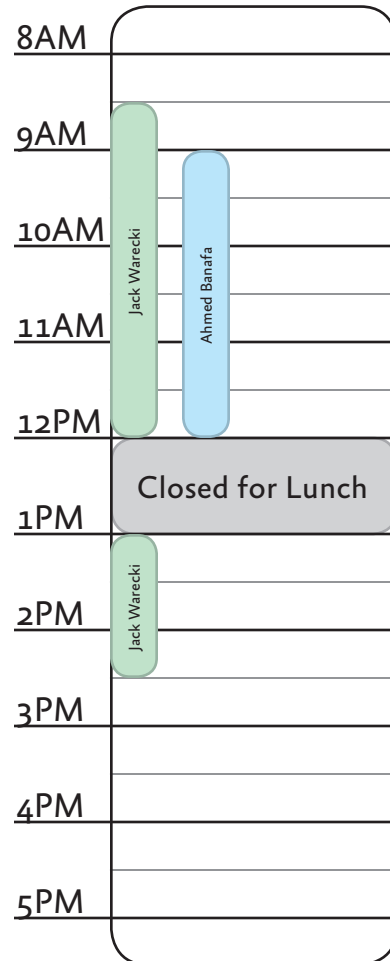

**Advisor Hours for Spring 2018**

[engineering.sjsu.edu/essc](http://engineering.sjsu.edu/essc)

[success-engineering@sjsu.edu](mailto:success-engineering@sjsu.edu)

(408) 924 - 3990

Engineering Building Room 344

M-F 8:30a - 4:30p (Closed 12 - 1p)

Drop-In: 11:00a - 12:00p & 1:00 - 2:00p

**Sarah Johnson**  
Director  
By Request Only

**Ahmed Banafa**  
Advisor  
MR 9-12:00  
T 9-12:00 & 13-15:00  
W 13-15:00

**Smita Duorah**  
Advisor  
M 8:30-12:00 & 13-14:30  
W 9:30-13:00  
F 8:30-12:00 & 13-14:00

**Jack Warecki**  
Advisor  
W 8:30-10:00  
R 8:30-12:00 & 13-14:30  
F 8:30-12:00 & 13-16:00

**Full-Time Advisors**  
Ana Gutierrez-Gamez  
Shelbie Taylor

**Spoorthy Ananthaiah**  
Advisor  
MW 10:00-12 & 13-16:30  
T 10:00-12 & 13-16:00

**Long Phan**  
Liaison Advisor, AARS  
Starting February 6th  
TW 8:30-12:00

**Kelly Masegian**  
Liaison Advisor, Career  
W 13-15:00

**Monday**

**Tuesday**

**Wednesday**

**Thursday**

**Friday**