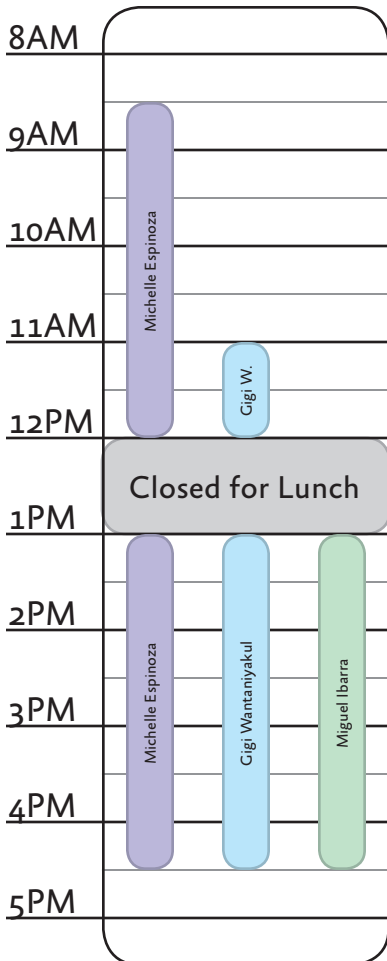

Michelle Espinoza
Peer Advisor

MW 8:30-12:00 & 13:00-16:30
TR 8:30-12:00 & 13:00-16:00

Miguel Ibarra
Peer Advisor

MF 13:00-16:30
W 8:30-12:00

Gigi Wantaniyakul
Peer Advisor

M 11:00-12:00 & 13:00-16:30
T 8:30-10:30
W 14:00-16:30

R 8:30-10:30 & 13:00-16:30
F 8:30-12:00

Chelsea Jaculina
Peer Advisor

T 8:30-12:00
R 13:00-16:30

Netnapit Saengpitayathon
Peer Advisor

T 8:30-12:00 & 13:00 - 16:30
RF 8:30-12:00

Monday

Tuesday

Wednesday

Thursday

Friday