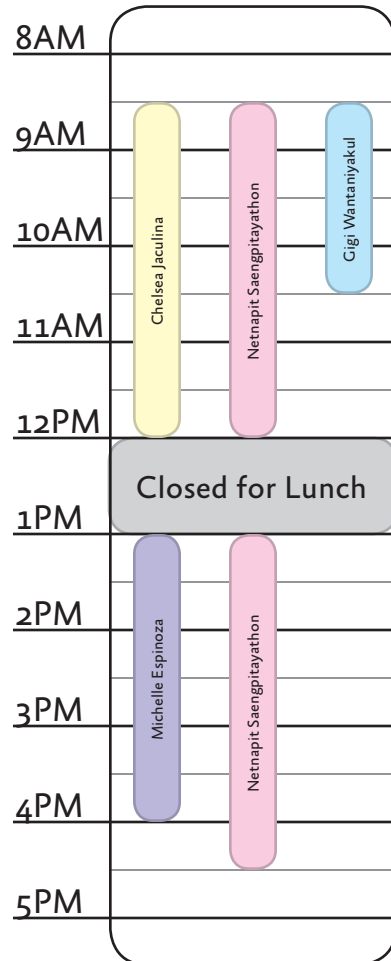

Michelle Espinoza
Peer Advisor

MW 8:30-12:00 & 13:00-16:30
TR 8:30-12:00 & 13:00-16:00

Miguel Ibarra
Peer Advisor

MF 13:00-16:30
W 8:30-12:00

Gigi Wantaniyakul
Peer Advisor

M 11:00-12:00 & 13:00-16:30
T 8:30-10:30
W 14:00-16:30

R 8:30-10:30 & 13:00-16:30
F 8:30-12:00

Chelsea Jaculina
Peer Advisor

T 8:30-12:00
R 13:00-16:30

Netnapit Saengpitayathon
Peer Advisor

T 8:30-12:00 & 13:00 - 16:30
RF 8:30-12:00

Monday

Tuesday

Wednesday

Thursday

Friday