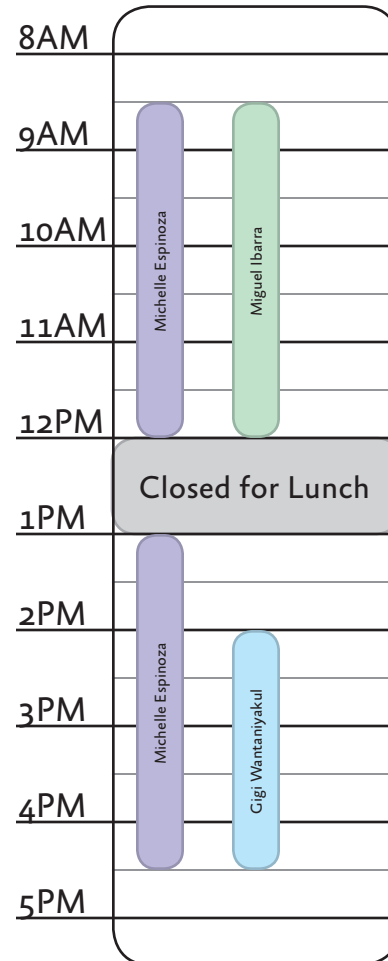

Michelle Espinoza
Peer Advisor

MW 8:30-12:00 & 13:00-16:30
TR 8:30-12:00 & 13:00-16:00

Miguel Ibarra
Peer Advisor

MF 13:00-16:30
W 8:30-12:00

Gigi Wantaniyakul
Peer Advisor

M 11:00-12:00 & 13:00-16:30
T 8:30-10:30
W 14:00-16:30

R 8:30-10:30 & 13:00-16:30
F 8:30-12:00

Chelsea Jaculina
Peer Advisor

T 8:30-12:00
R 13:00-16:30

Netnapit Saengpitayathon
Peer Advisor

T 8:30-12:00 & 13:00 - 16:30
RF 8:30-12:00

Monday

Tuesday

Wednesday

Thursday

Friday