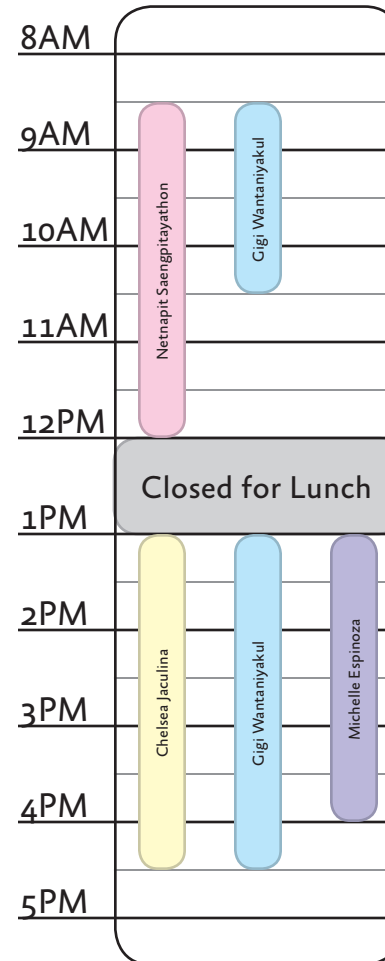

Michelle Espinoza
Peer Advisor

MW 8:30-12:00 & 13:00-16:30
TR 8:30-12:00 & 13:00-16:00

Miguel Ibarra
Peer Advisor

MF 13:00-16:30
W 8:30-12:00

Gigi Wantaniyakul
Peer Advisor

M 11:00-12:00 & 13:00-16:30
T 8:30-10:30
W 14:00-16:30

R 8:30-10:30 & 13:00-16:30
F 8:30-12:00

Chelsea Jaculina
Peer Advisor

T 8:30-12:00
R 13:00-16:30

Netnapit Saengpitayathon
Peer Advisor

T 8:30-12:00 & 13:00 - 16:30
RF 8:30-12:00

Monday

Tuesday

Wednesday

Thursday

Friday