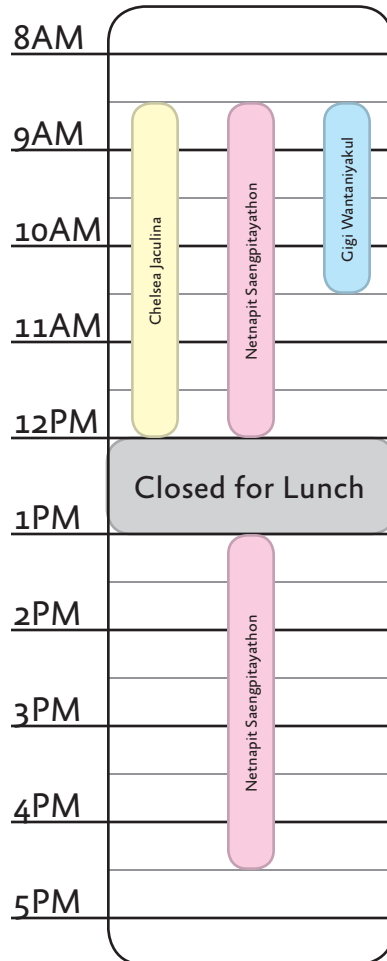

Michelle Espinoza
Peer Advisor

MW 8:30-12:00
WR 13:00-16:00
MF 13:00-16:30

Miguel Ibarra
Peer Advisor

MF 13:00-16:30
W 8:30-12:00

Gigi Wantaniyakul
Peer Advisor

M 11:00-12:00 & 13:00-16:30
R 8:30-10:30 & 13:00-16:30
T 8:30-10:30
W 14:00-16:30
F 8:30-12:00

Chelsea Jaculina
Peer Advisor

TR 8:30-12:00

Netnapit Saengpitayathon
Peer Advisor

T 8:30-12:00 & 13:00 - 16:30
RF 8:30-12:00

Monday

Tuesday

Wednesday

Thursday