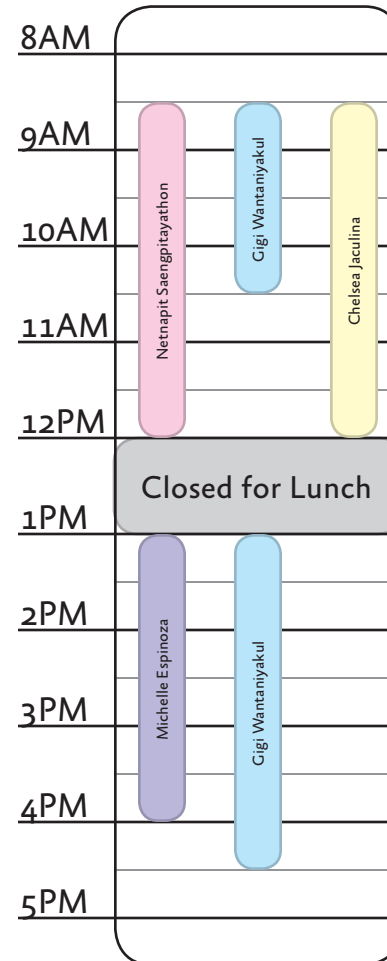

Michelle Espinoza
Peer Advisor

MW 8:30-12:00
WR 13:00-16:00
MF 13:00-16:30

Miguel Ibarra
Peer Advisor

MF 13:00-16:30
W 8:30-12:00

Gigi Wantaniyakul
Peer Advisor

M 11:00-12:00 & 13:00-16:30
R 8:30-10:30 & 13:00-16:30
T 8:30-10:30
W 14:00-16:30
F 8:30-12:00

Chelsea Jaculina
Peer Advisor

TR 8:30-12:00

Netnapit Saengpitayathon
Peer Advisor

T 8:30-12:00 & 13:00 - 16:30
RF 8:30-12:00

Monday

Tuesday

Wednesday

Thursday

Friday