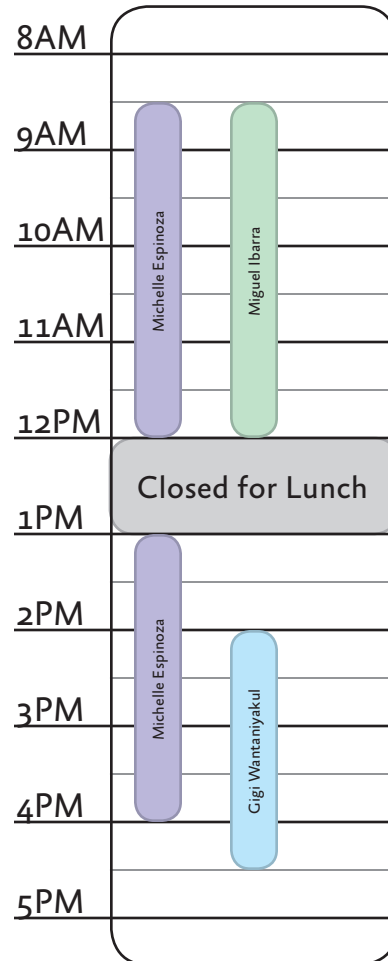

Michelle Espinoza
Peer Advisor

MW 8:30-12:00
WR 13:00-16:00
MF 13:00-16:30

Miguel Ibarra
Peer Advisor

MF 13:00-16:30
W 8:30-12:00

Gigi Wantaniyakul
Peer Advisor

M 11:00-12:00 & 13:00-16:30
R 8:30-10:30 & 13:00-16:30
T 8:30-10:30
W 14:00-16:30
F 8:30-12:00

Chelsea Jaculina
Peer Advisor

TR 8:30-12:00

Netnapit Saengpitayathon
Peer Advisor

T 8:30-12:00 & 13:00 - 16:30
RF 8:30-12:00

Monday

Tuesday

Wednesday

Thursday

Friday