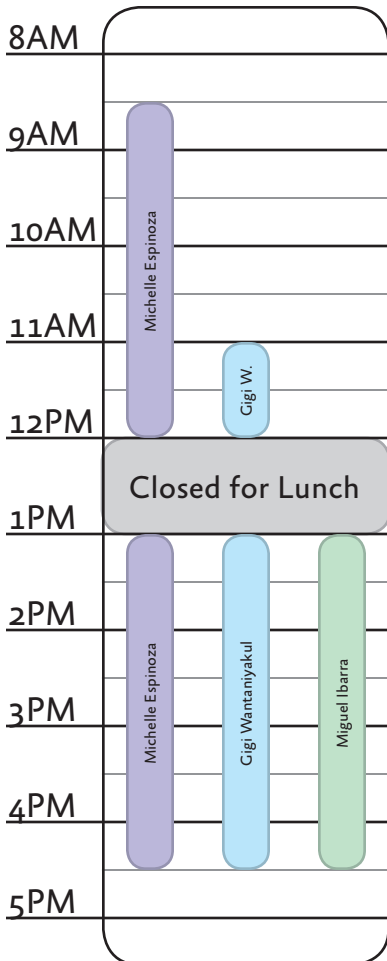

Michelle Espinoza
Peer Advisor

MW 8:30-12:00
WR 13:00-16:00
MF 13:00-16:30

Miguel Ibarra
Peer Advisor

MF 13:00-16:30
W 8:30-12:00

Gigi Wantaniyakul
Peer Advisor

M 11:00-12:00 & 13:00-16:30
R 8:30-10:30 & 13:00-16:30
T 8:30-10:30
W 14:00-16:30
F 8:30-12:00

Chelsea Jaculina
Peer Advisor

TR 8:30-12:00

Netnapit Saengpitayathon
Peer Advisor

T 8:30-12:00 & 13:00 - 16:30
RF 8:30-12:00

Monday

Tuesday

Wednesday

Thursday

Friday