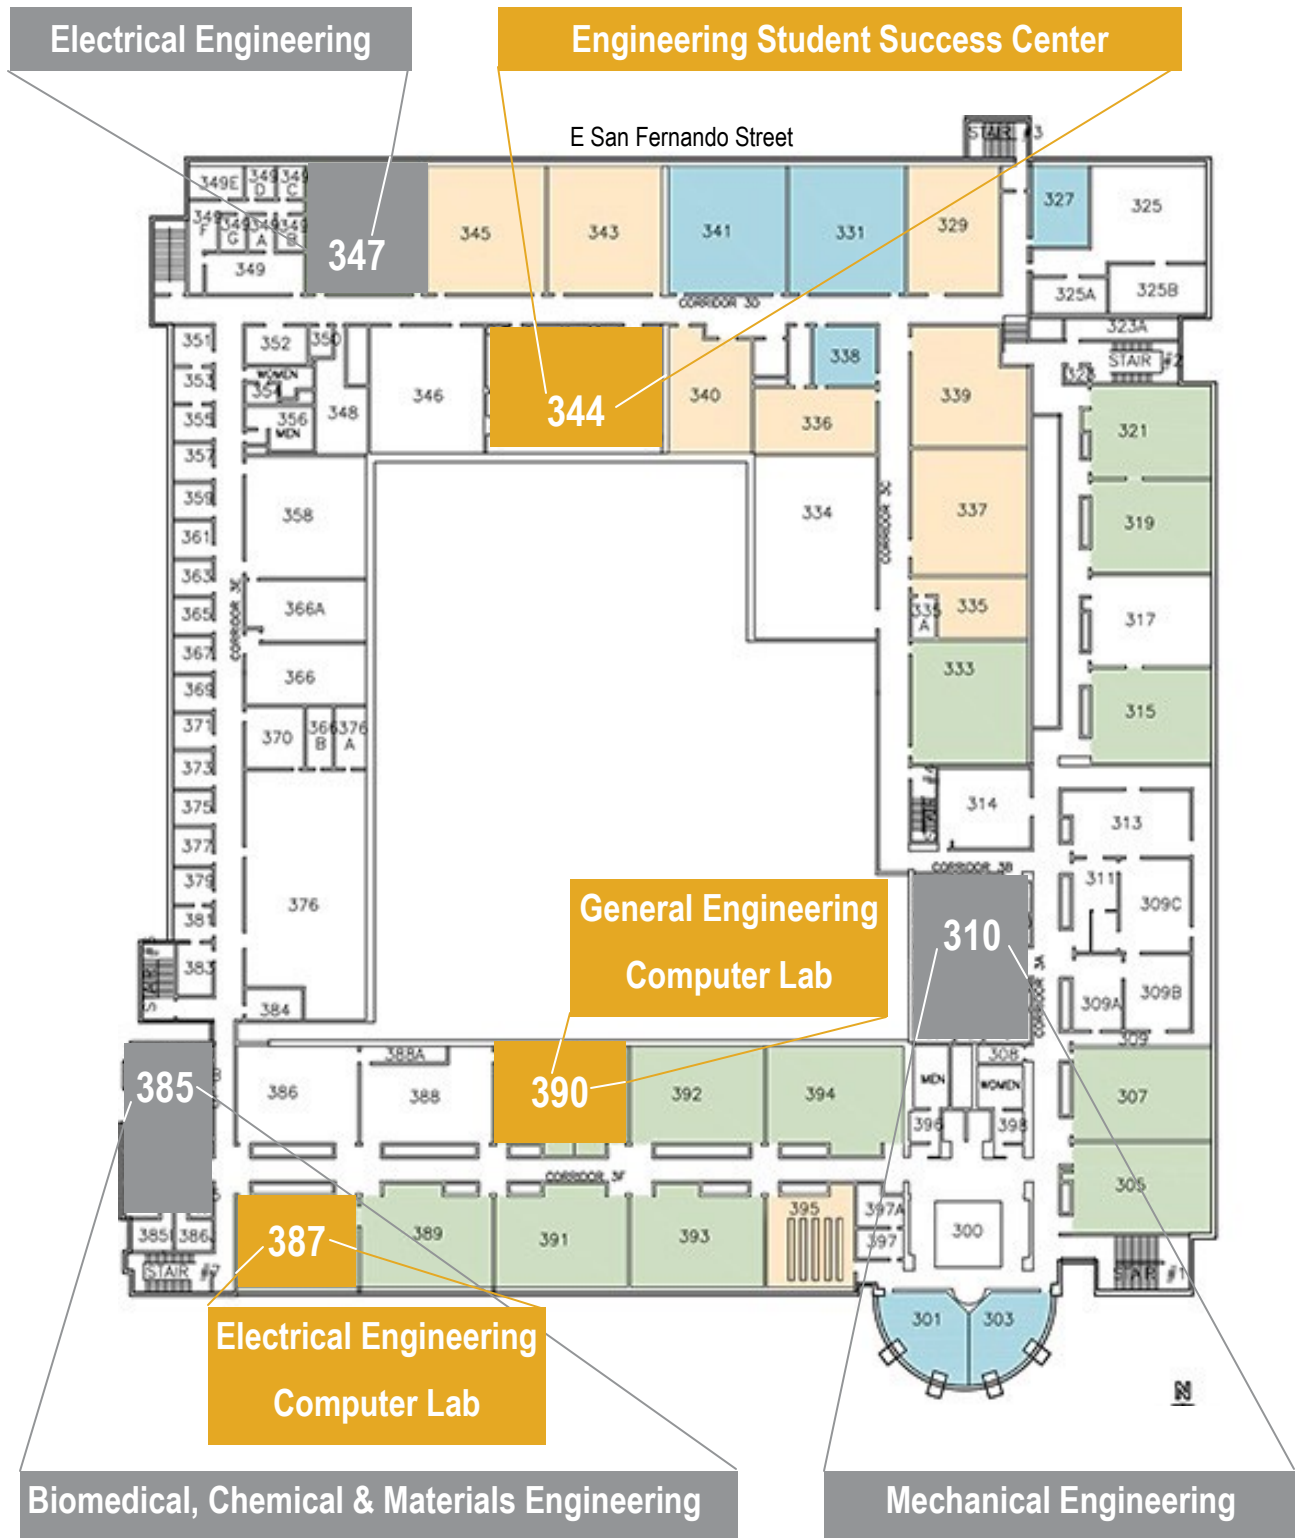

## SAN JOSÉ STATE UNIVERSITY

ENG First Floor

*powering* SILICON VALLEY

## SAN JOSÉ STATE UNIVERSITY

## Penthouse Floor

Industrial & Systems Engineering

Engineering Management Program

Human Factors & Ergonomics Program

Graduate & Extended Studies

General Engineering

College of Engineering  
Dean's Office